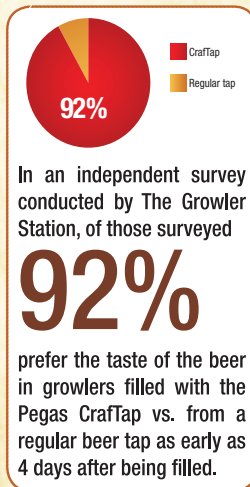

CrafTap Smart Pricing

$4,700.00 (plus shipping & taxes)